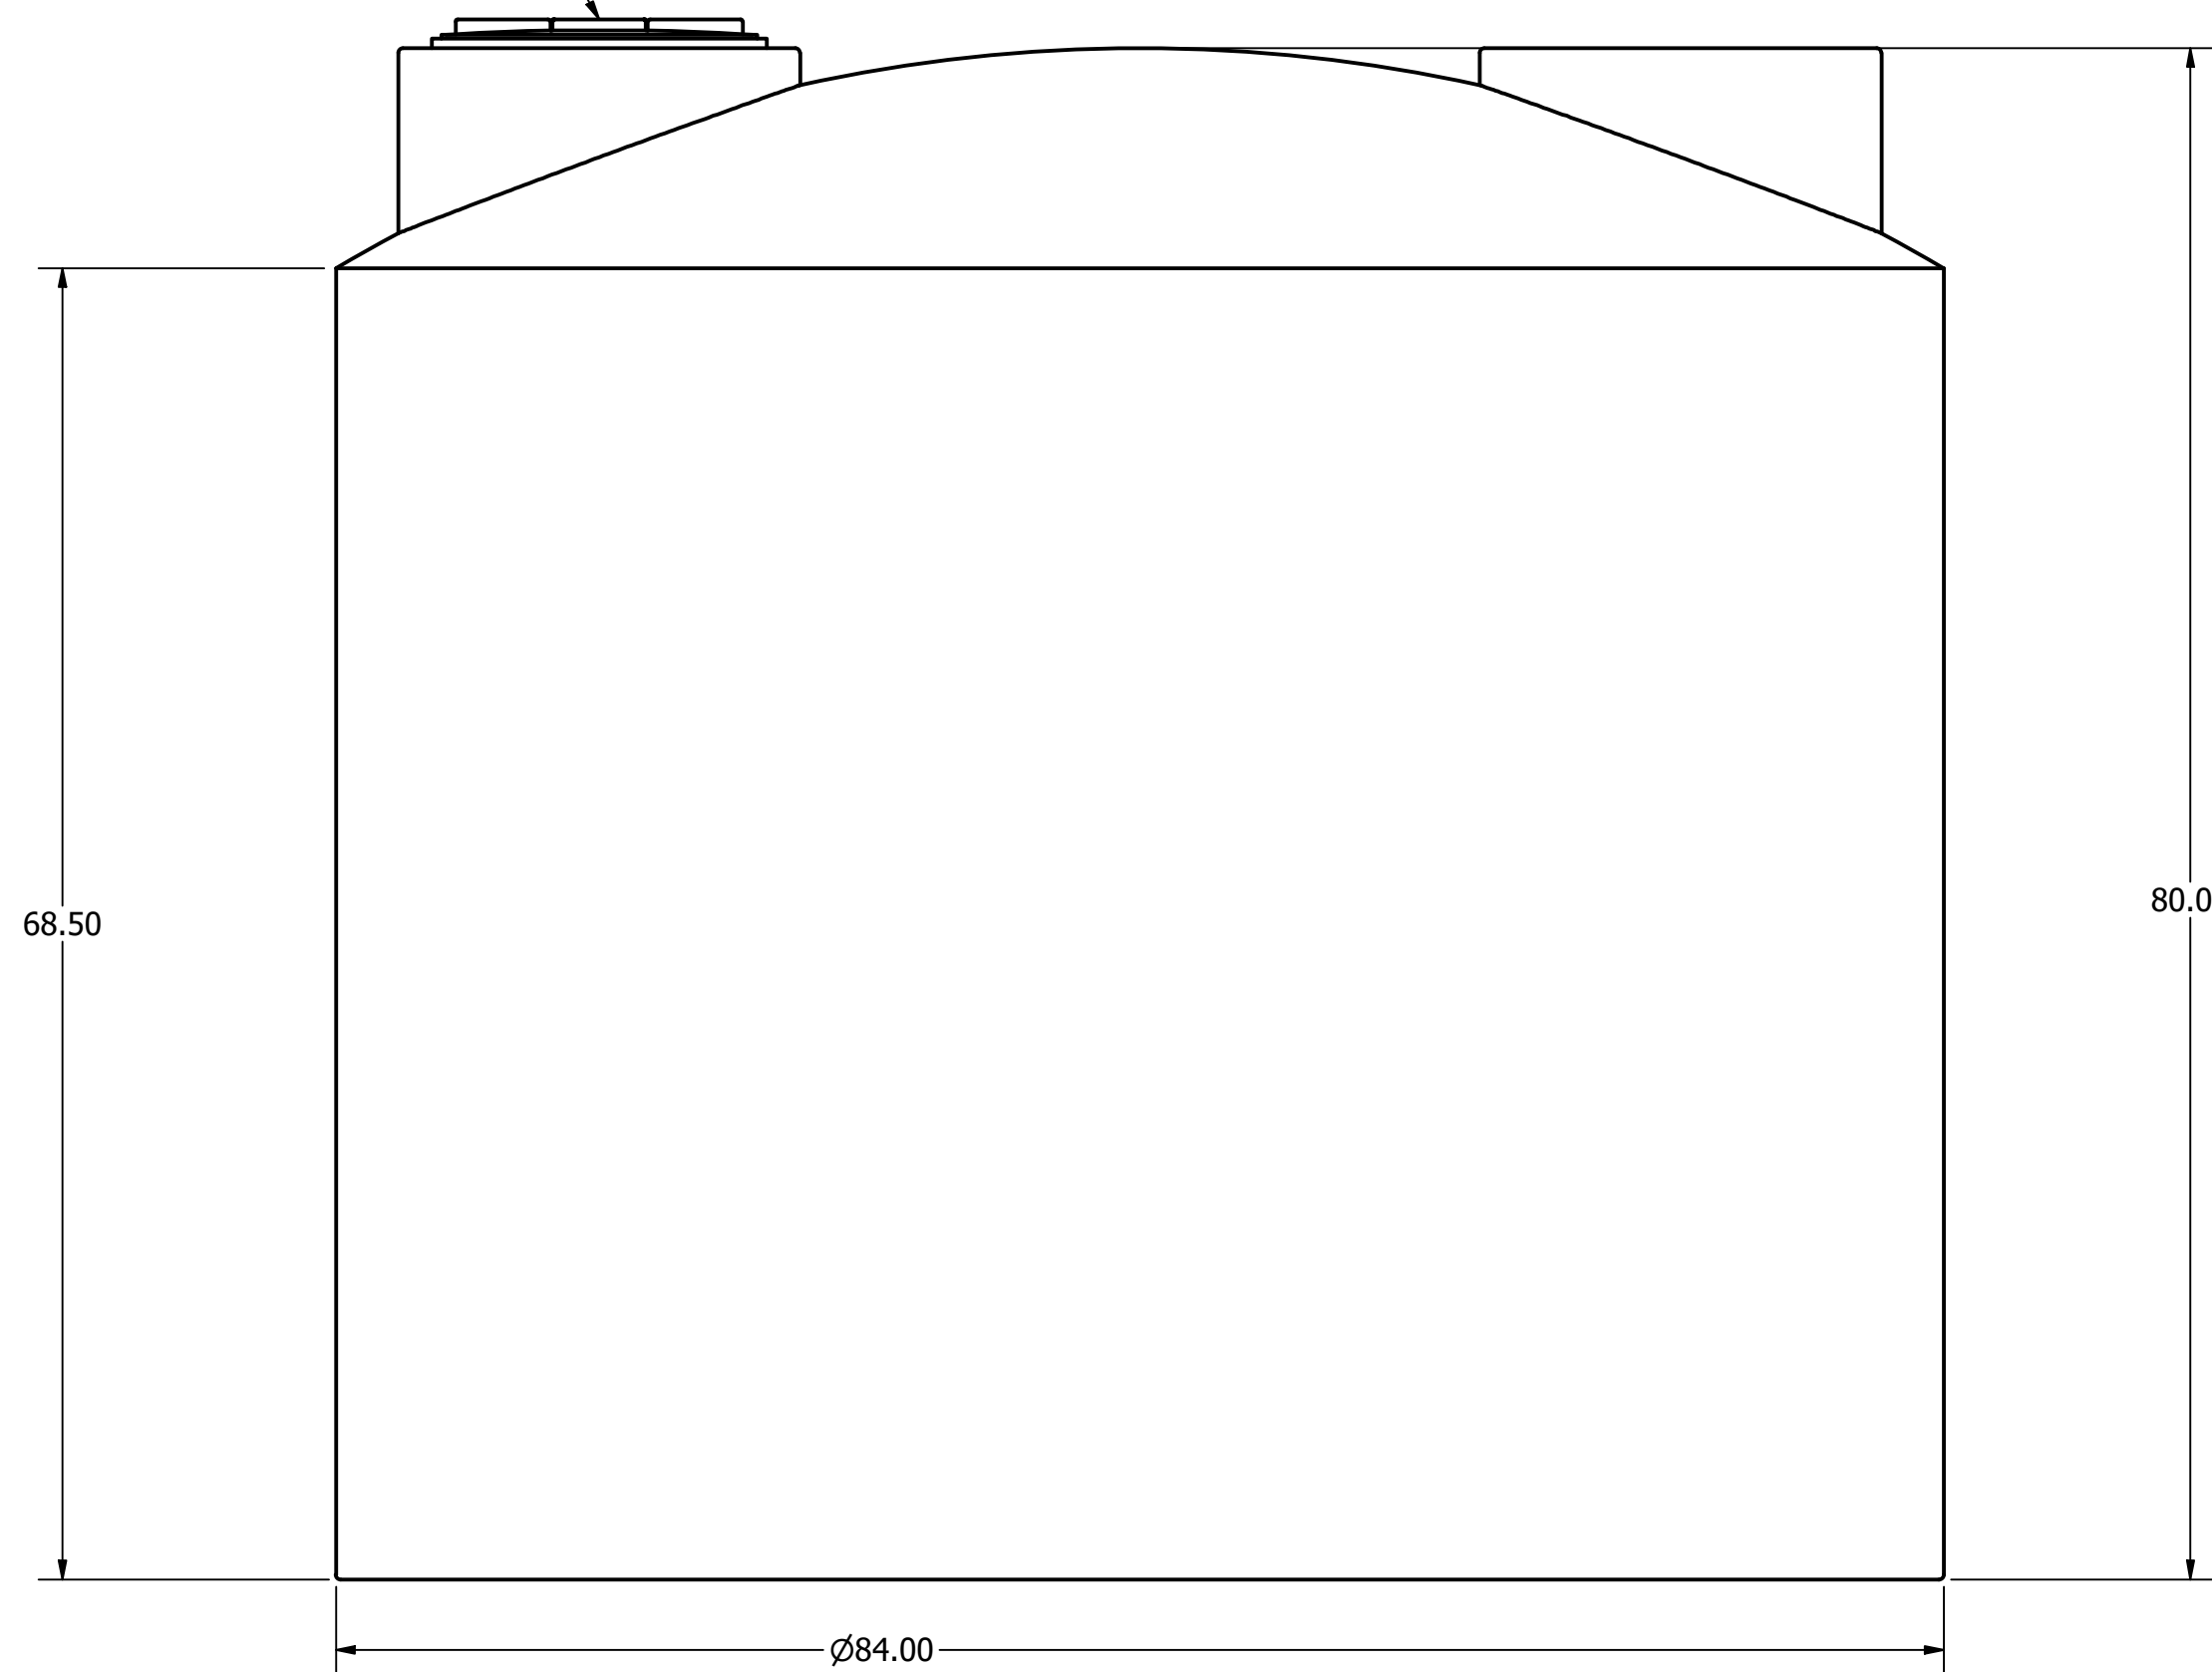

POLYETHYLENE HDLPE STORAGE TANK
MODEL No. RK1500

CAPACITY

IMP GALLON : 1500
 US. GALLONS : 1800
 LITRES : 6819

NOTE:

FITTINGS TO BE PLACED AS REQUIRED

16" Ø THREADED
 VENTED POLY LID

DRAWN KEIR PARSONS	10/29/2021	 CANWEST TANKS AND ECOLOGICAL SYSTEMS	TITLE RK1500 POLY WATER STORAGE TANK	REVISION:
				SCALE 1 / 10