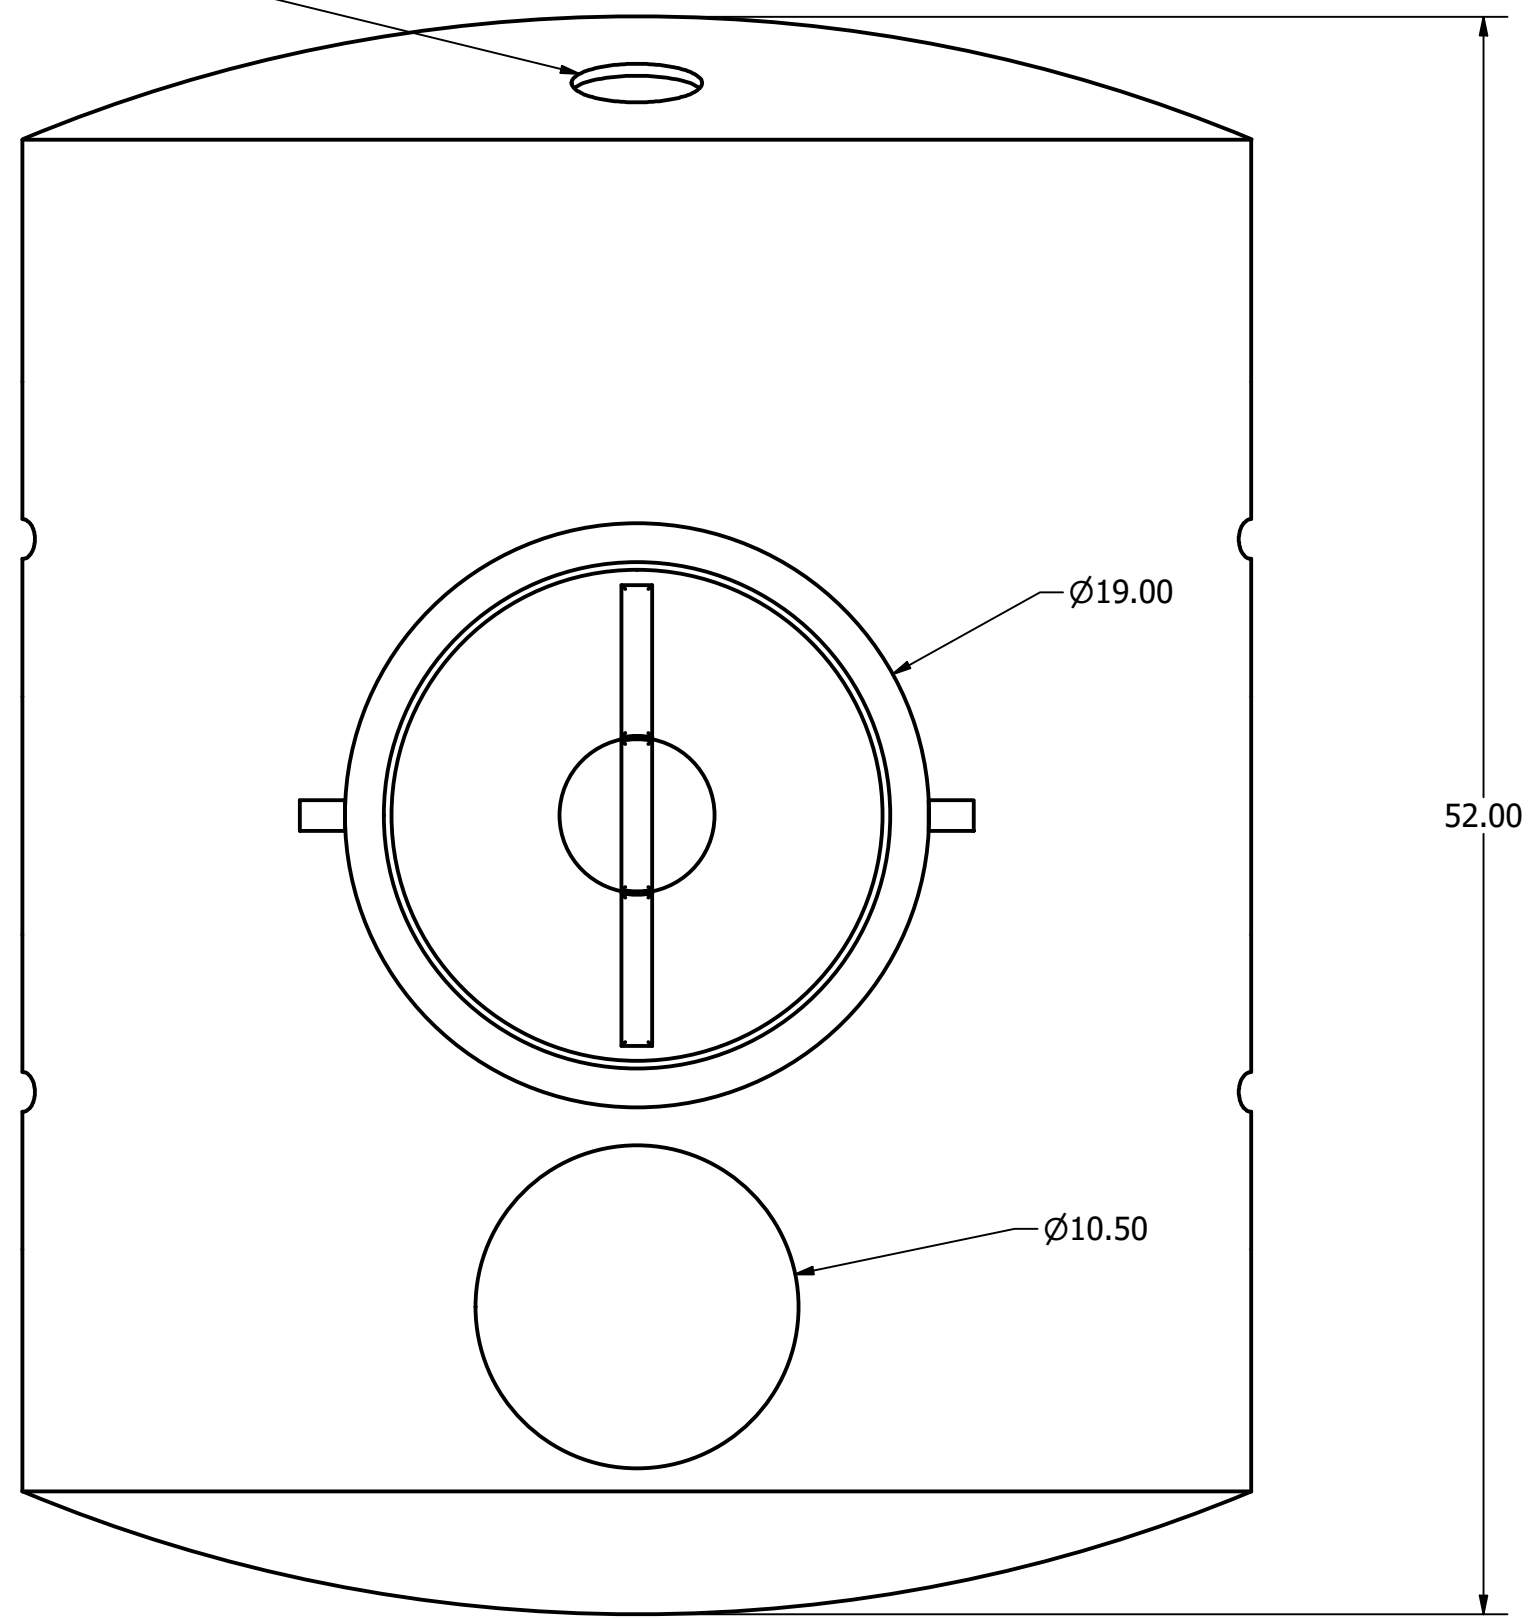

4" PIPE ACCESS

RKP230 HDLPE POLYETHYLENE PUMP CHAMBER

**IMP GAL : 230
US GAL : 276
LITERS : 1045**

DRAWN	KEIR PARSONS	5/20/2021	CANWEST TANKS	
CHECKED			TITLE	
QA				
MFG				
APPROVED				
			SIZE	DWG NO
			D	RK230
			SCALE	0.16 : 1
				SHEET 1 OF 1