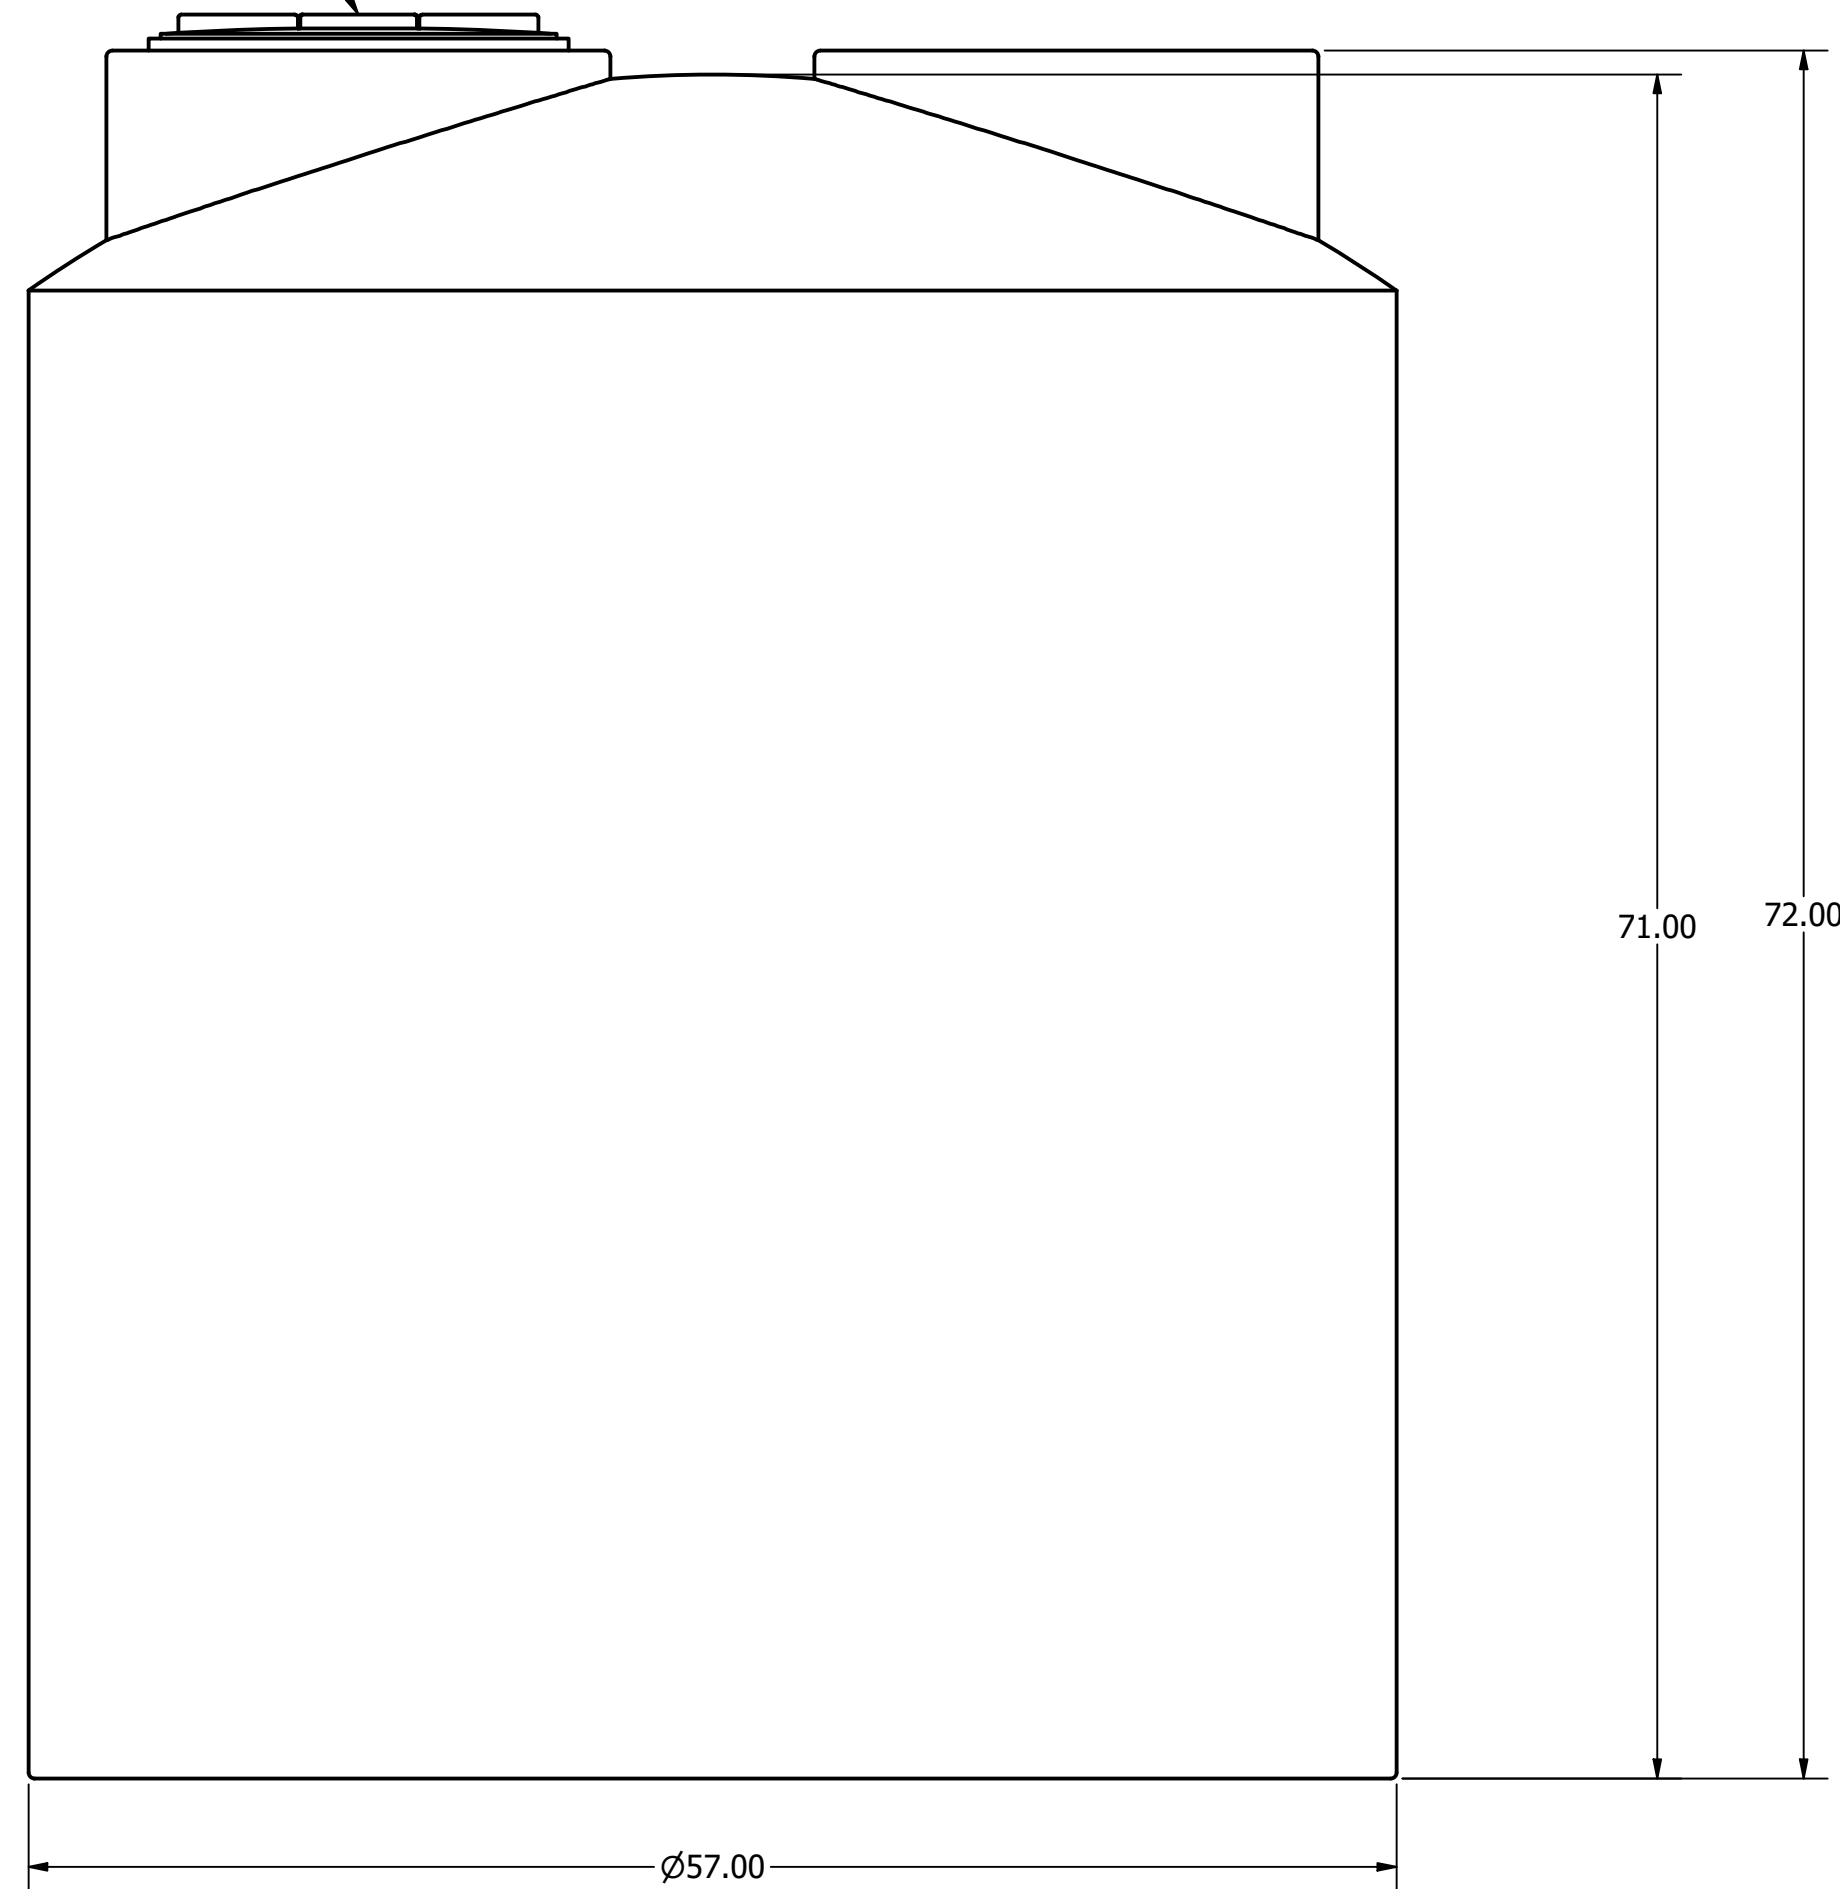

POLYETHYLENE HDLPE STORAGE TANK
MODEL No. RK600

CAPACITY

IMP GALLON : 600
 US. GALLONS : 720
 LITRES : 2727

NOTE:

FITTINGS TO BE PLACED AS REQUIRED

16" \varnothing THREADED
 VENTED POLY LID

DRAWN KEIR PARSONS	10/29/2021	 CANWEST TANKS AND ECOLOGICAL SYSTEMS	TITLE RK600 POLY WATER STORAGE TANK	SCALE 1 / 8	REVISION: SHEET 1 OF 1